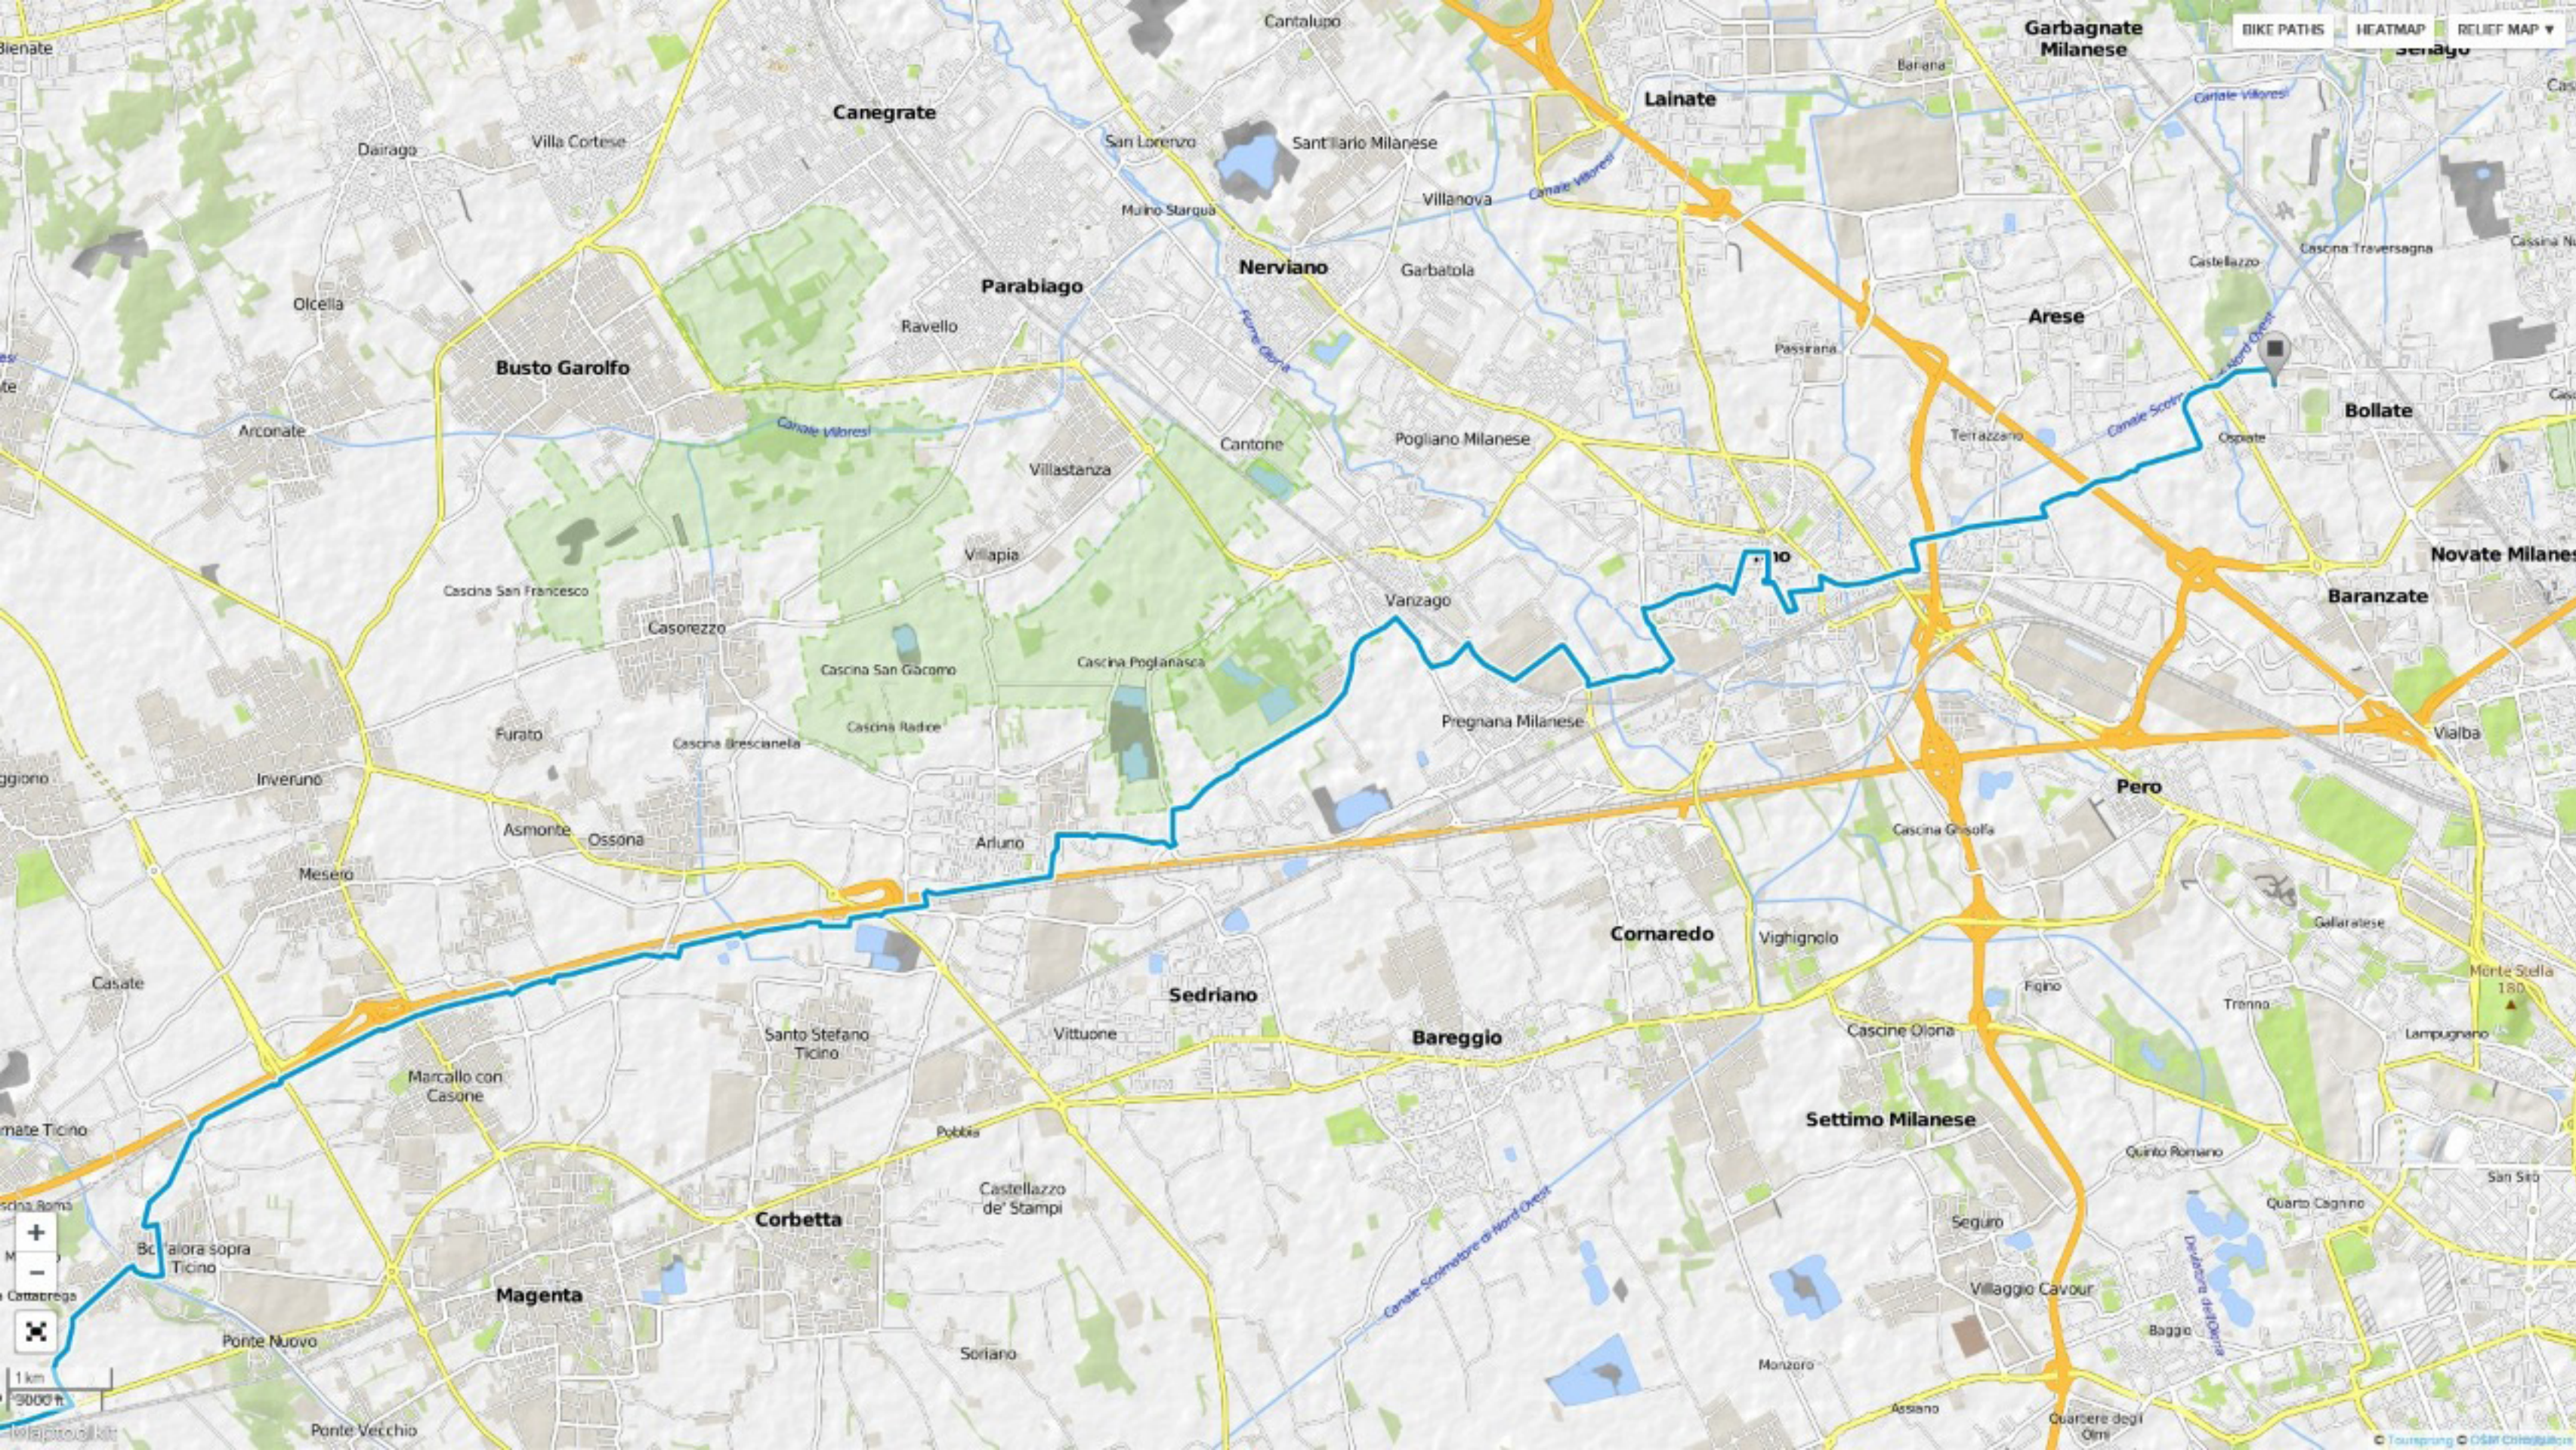

Novara

Galliate

Trecate

Magenta

Corbetta

1 km
3000 ft

Map navigation controls including a zoom in (+) and zoom out (-) button, a location pin icon, a scale bar showing 1 km and 9000 ft, and a compass icon.